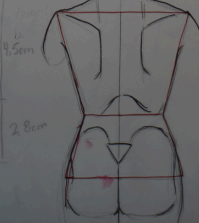

11/4/24

talus - anterior  
or calcus - behind

inner malleolus  
high  
outer malleolus  
low

1/2 tarsals  
1/4 metatarsals  
1/4 phalanges

11/5/24

11/5

male

female

male, from back

- female pelvis tilted forward due to shorter iliofemoral ligament
- broader sacrum
- larger sacroiliac triangle

female, from behind

two trapezoids both alike in dignity

11/7

11/7

Ryan Christmas request  
David near to 20px pencil  
32x

11/8

11/4  
KanalZerb

11/9

1/12

Spine + inner border of Scapula are Subcutaneous

from above

back

Front

Plane of eyes behind  
Plane of brows

Pushing eyes back  
while keeping  
root of nose at  
center

in =>  
out

Everything  
is messed  
up!

nose bridge has  
width! the edge  
will not be directly  
on center line