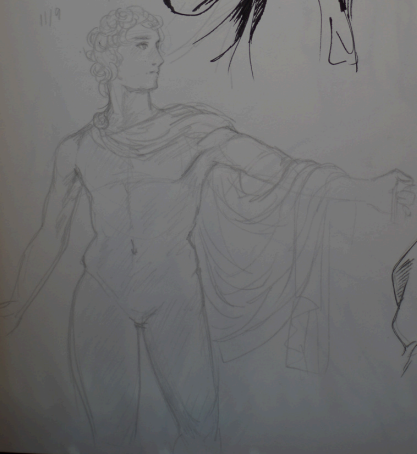

male, from back

- female pelvis tilted forward due to shorter iliofemoral ligament
- broader sacrum
- larger sacroiliac triangle

female, from behind

two trapezoids both alike in dignity

11/7

11/7

Ryan Christmas request  
David near to 20px pencil  
32x

11/8

11/4  
KanalZerb

11/9

1/12

Spine + inner border of Scapula are Subcutaneous

from above

back

Front