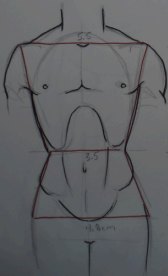

11/4/24

talus - anterior  
or calcus - behind

inner malleolus  
high  
outer malleolus  
low

1/2 tarsals  
1/4 metatarsals  
1/4 phalanges

11/5/24

11/5

male

female

male, from back

- female pelvis tilted forward due to shorter iliofemoral ligament
- broader sacrum
- larger sacroiliac triangle

female, from behind

two trapezoids both alike in dignity

11/7

11/7

Ryan Christmas request  
David near to 20px pencil  
32x

11/8

11/4  
KanalZerb

11/9

1/12

Spine + inner border of Scapula are Subcutaneous

from above

back

Front

Plane of eyes behind  
Plane of brows

Pushing eyes back  
while keeping  
root of nose at  
center

in =>  
out

Everything  
is messed  
up!

nose bridge has  
width! the edge  
will not be directly  
on center line